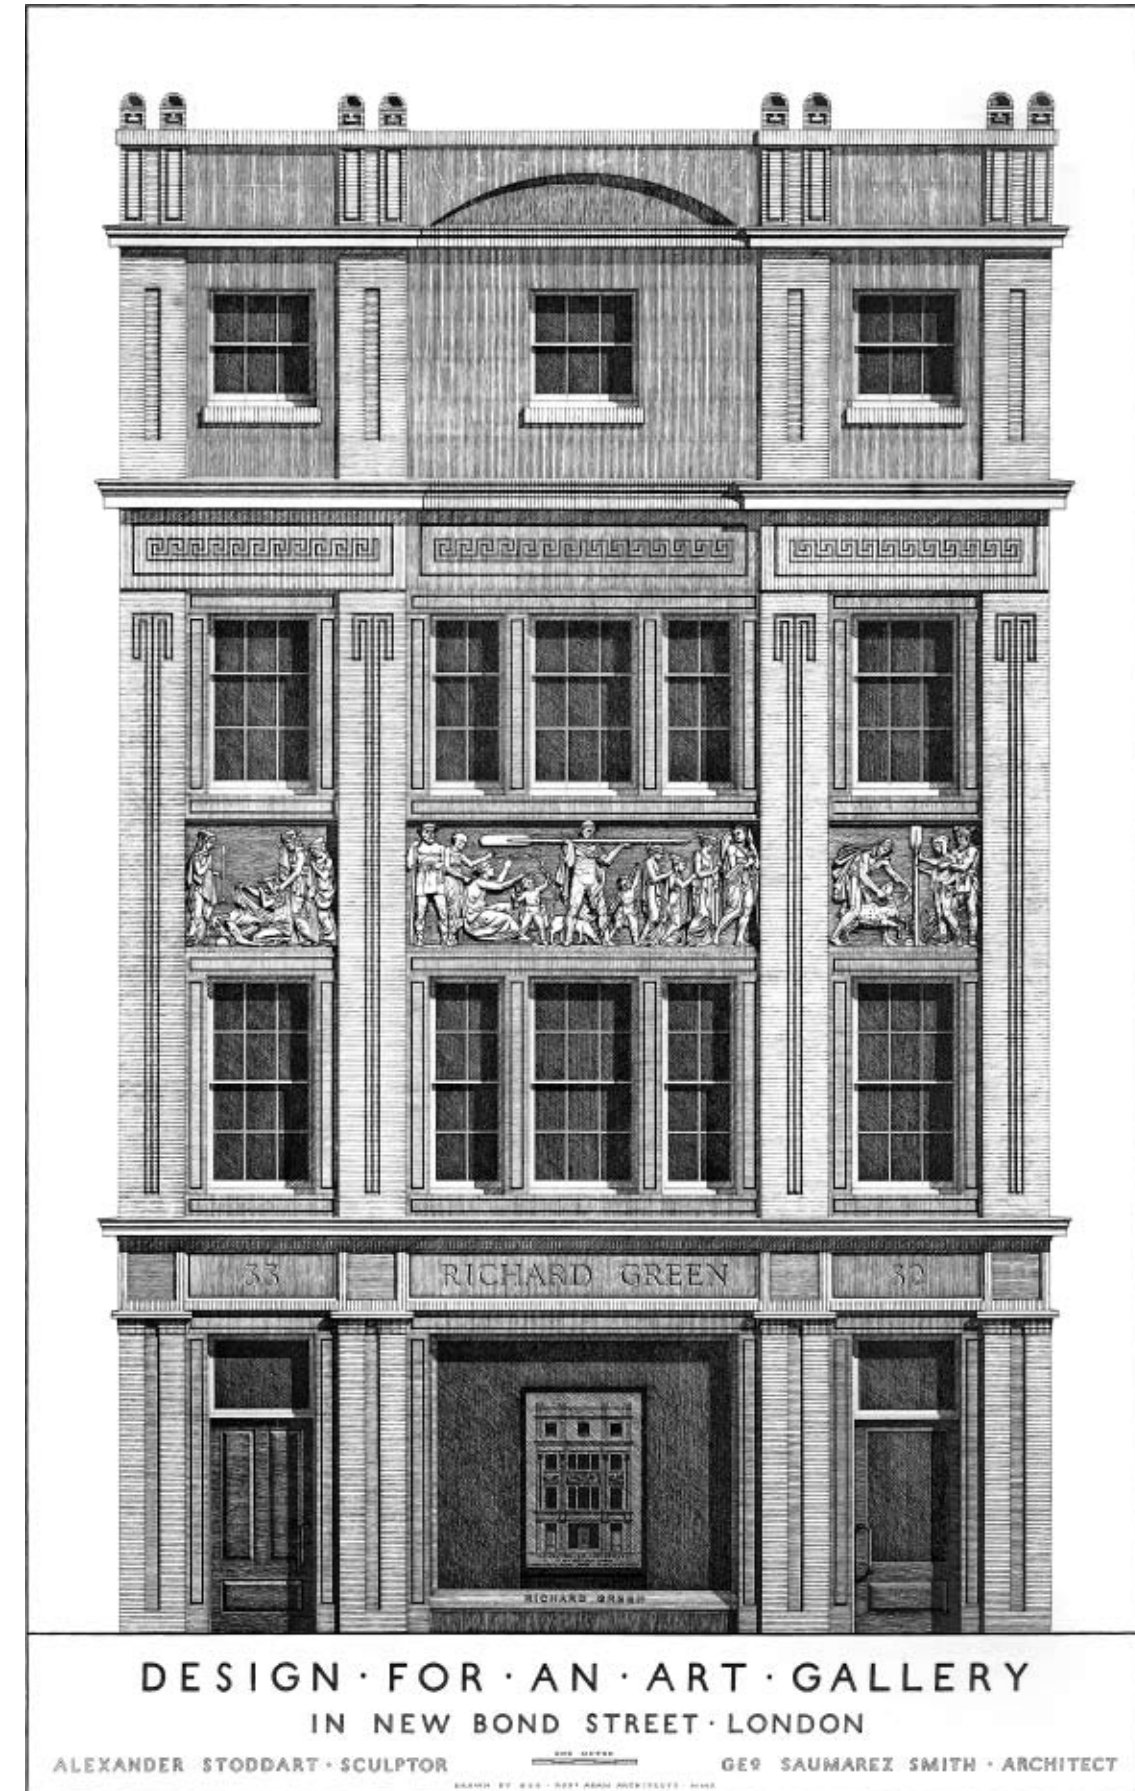

[ABOVE] Detail (actual size) of façade of the new art gallery for Richard Green, New Bond Street, London, 2009
 [RIGHT] Façade of the new art gallery for Richard Green, New Bond Street, London, 2009

A purpose-built gallery premises which replaces two undistinguished 19th-century buildings. The new façade is designed in a strict neo-Greek manner and includes a frieze of scenes from the Odyssey by the sculptor Alexander Stoddart.

DESIGN · FOR · AN · ART · GALLERY
 IN NEW BOND STREET · LONDON

ALEXANDER STODDART · SCULPTOR GEORGE SAUMAREZ SMITH · ARCHITECT